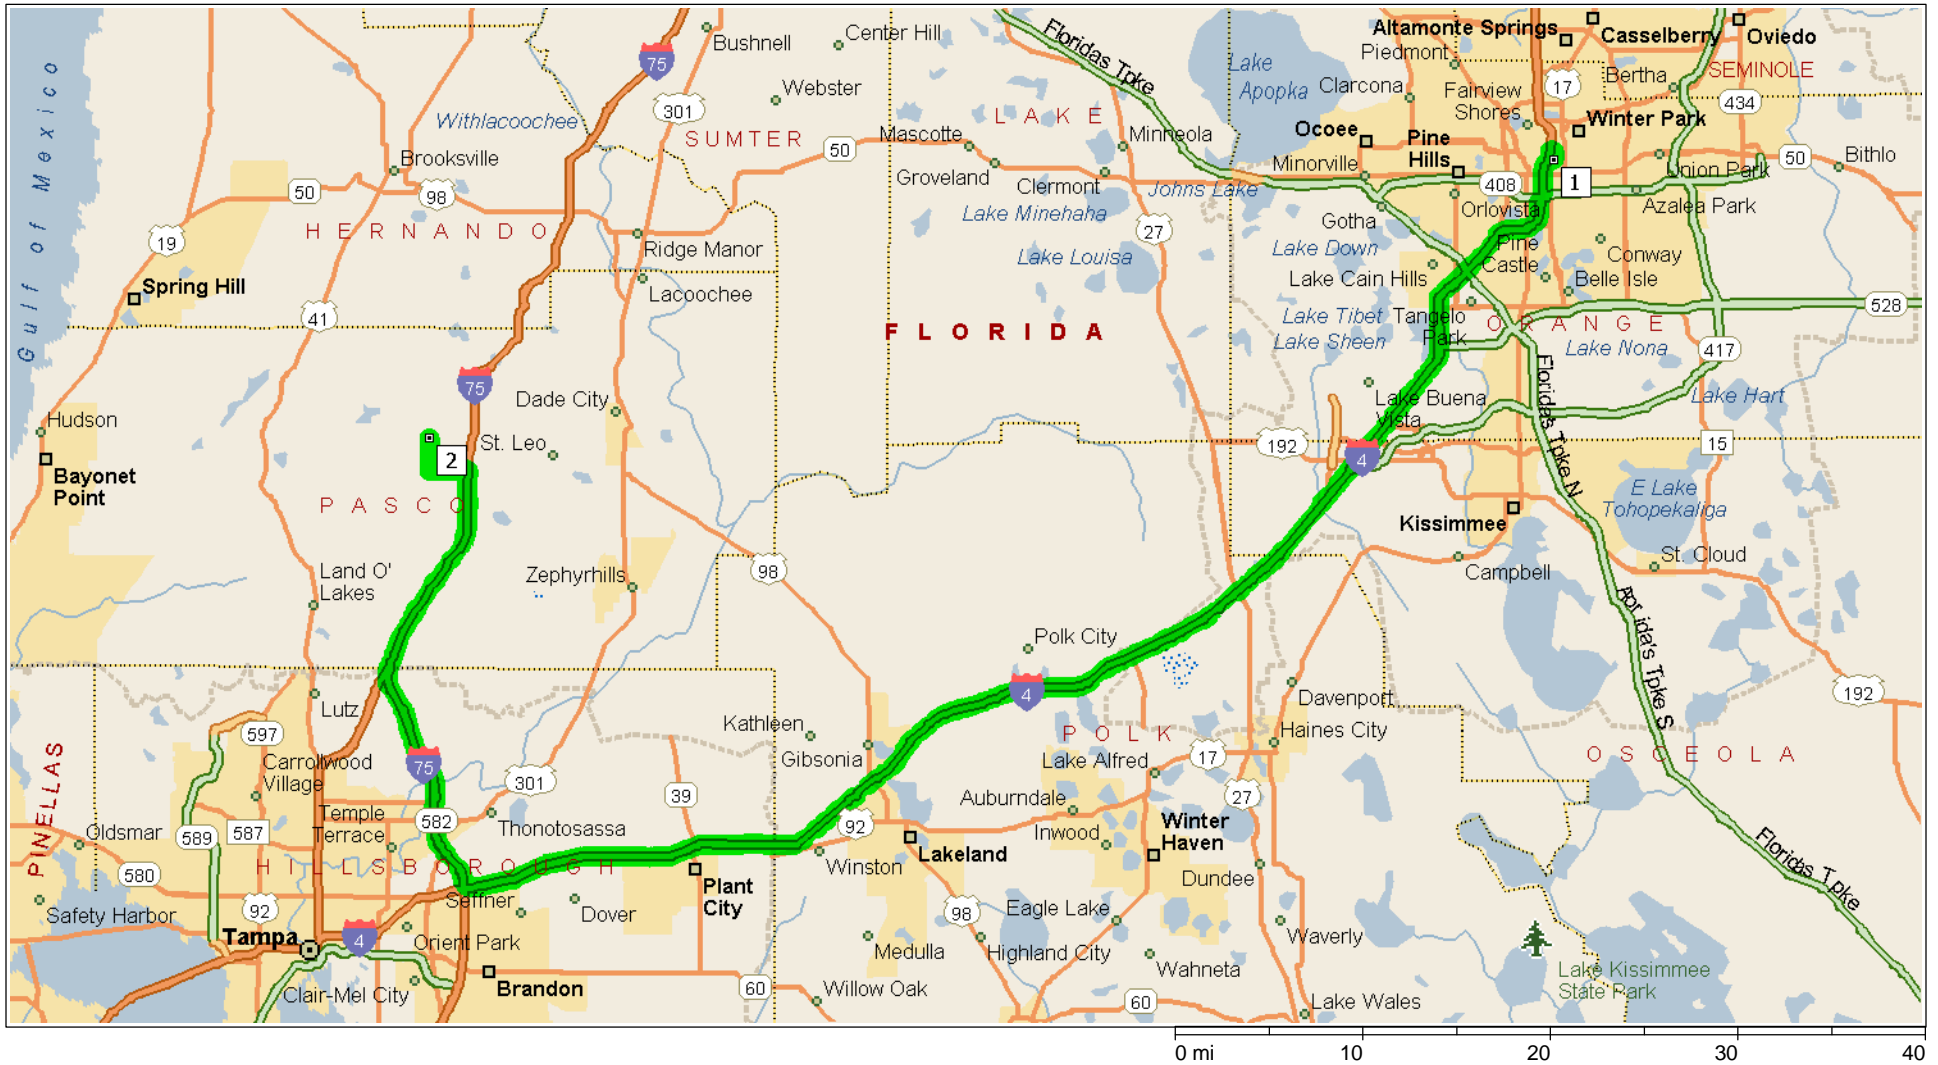

From Orlando to PSE, 12955 Bellamy Brothers Blvd, Dade City, FL 33525 (352)588-2209

From Orlando to PSE, 12955 Bellamy Brothers Blvd, Dade City, FL 33525 (352)588-2209